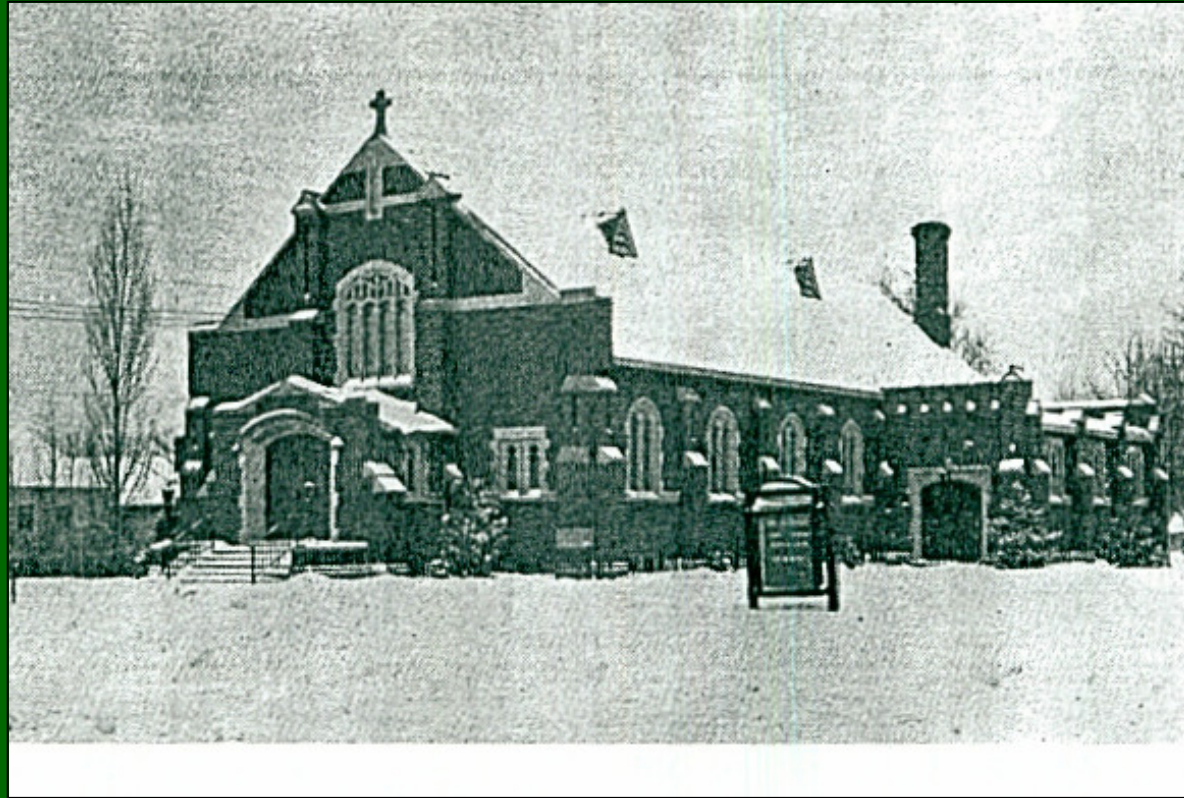

HAPPY 100th Birthday

***Richfield Lutheran Church
Centennial Birthday Celebration***

January 04, 1915 – January 04, 2015

***“We walk by faith – not by sight”
2 Corinthians 5:7***

Exactly 100 years ago today...
a small community of faith
began to worship in the
small hamlet of
Richfield, Minnesota.

And so began the story of...

Richfield Lutheran Church

It all started at a summer home, sitting vacant during the winter months, on 58th & Clinton.

It was there a group of people held their first formal worship as Richfield Lutheran Church

And soon a new church building was erected on 58th & Blaisdell Avenue South

Christmas decorations in the Wentworth Avenue Church

As depression and war shadowed our country – people turned to church in difficult times

Ground breaking began in 1957,
on a new home for
Richfield Lutheran Church

And on September 10, 1959
a new era of church began!

The sanctuary
has evolved
over the years

Against the backdrop of the
unique Christ Window