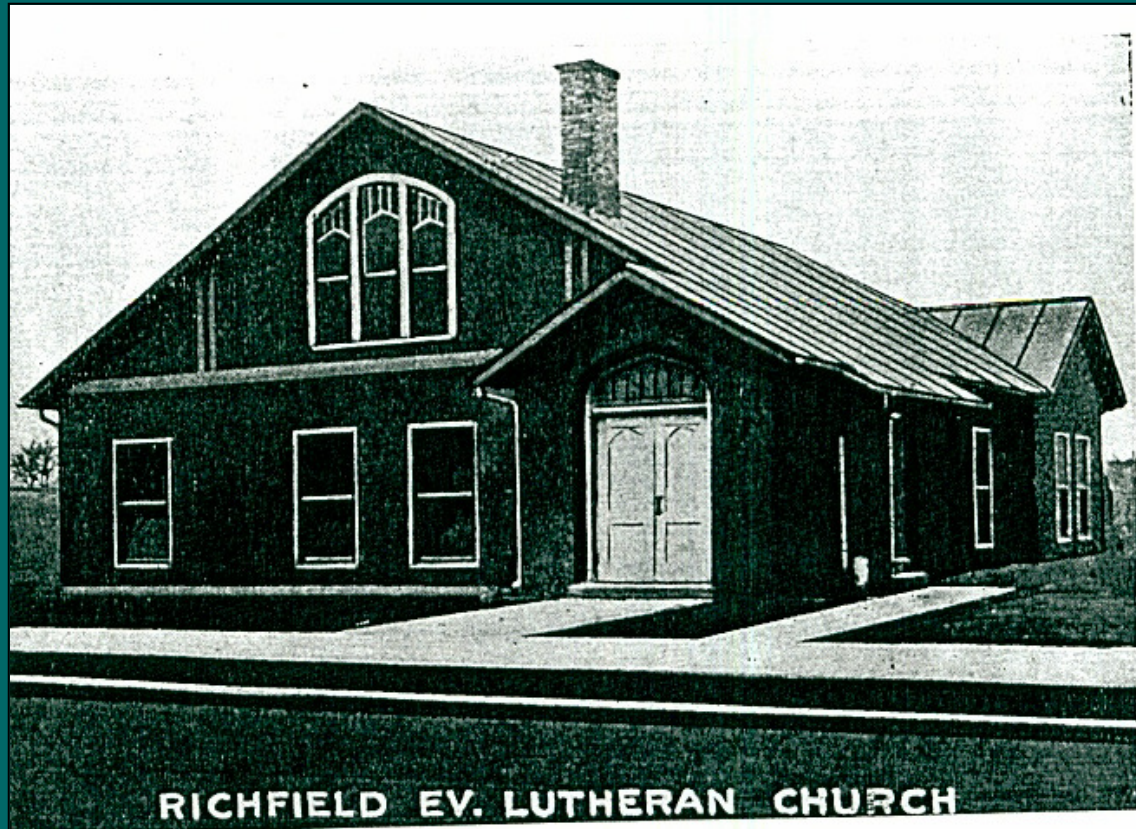

HAPPY 100th Birthday

***Richfield Lutheran Church
Centennial Birthday Celebration***

January 04, 1915 – January 04, 2015

***“We walk by faith – not by sight”
2 Corinthians 5:7***

Exactly 100 years ago today...
a small community of faith
began to worship in the
small hamlet of
Richfield, Minnesota.

And so began the story of...

Richfield Lutheran Church

It all started at a summer home, sitting vacant during the winter months, on 58th & Clinton.

It was there a group of people held their first formal worship as Richfield Lutheran Church

And soon a new church building was erected on 58th & Blaisdell Avenue South

Christmas decorations in the Wentworth Avenue Church

As depression and war shadowed our country – people turned to church in difficult times

Ground breaking began in 1957,
on a new home for
Richfield Lutheran Church

And on September 10, 1959
a new era of church began!

The sanctuary
has evolved
over the years

Against the backdrop of the
unique Christ Window