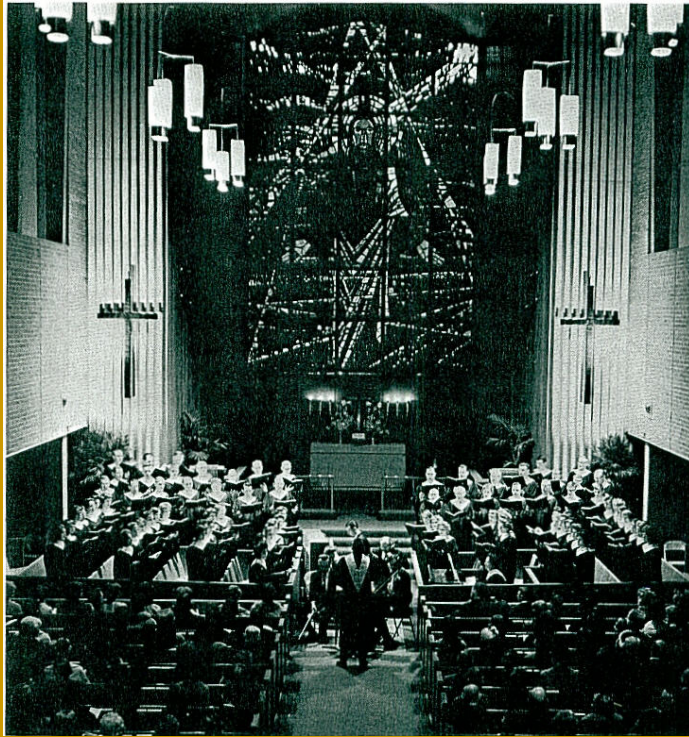

Ground breaking began in 1957,
on a new home for
Richfield Lutheran Church

And on September 10, 1959
a new era of church began!

The sanctuary
has evolved
over the years

Against the backdrop of the
unique Christ Window