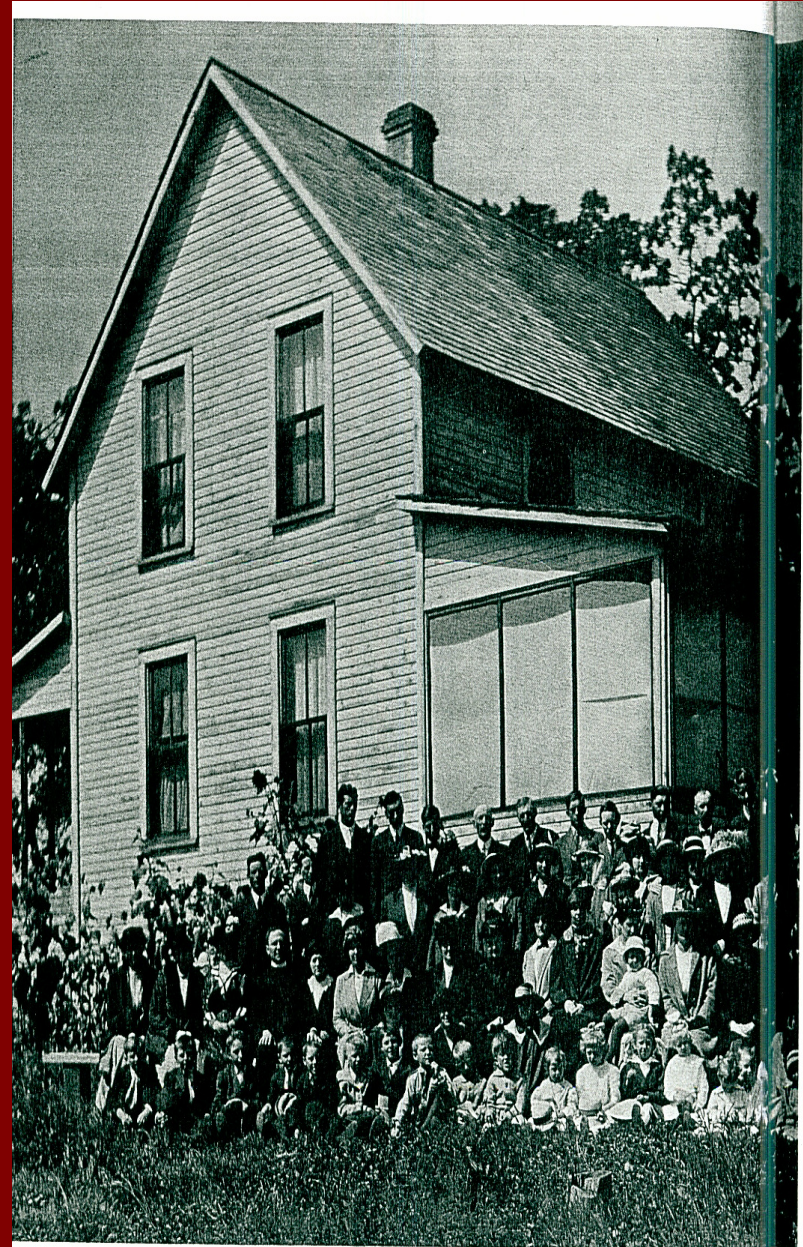

HAPPY 100th Birthday

***Richfield Lutheran Church
Centennial Birthday Celebration***

January 04, 1915 – January 04, 2015

***“We walk by faith – not by sight”
2 Corinthians 5:7***

Exactly 100 years ago today...
a small community of faith
began to worship in the
small hamlet of
Richfield, Minnesota.

And so began the story of...

Richfield Lutheran Church

It all started at a summer home, sitting vacant during the winter months, on 58th & Clinton.

It was there a group of people held their first formal worship as Richfield Lutheran Church

And soon a new church building was erected on 58th & Blaisdell Avenue South

Christmas decorations in the Wentworth Avenue Church

As depression and war shadowed our country – people turned to church in difficult times